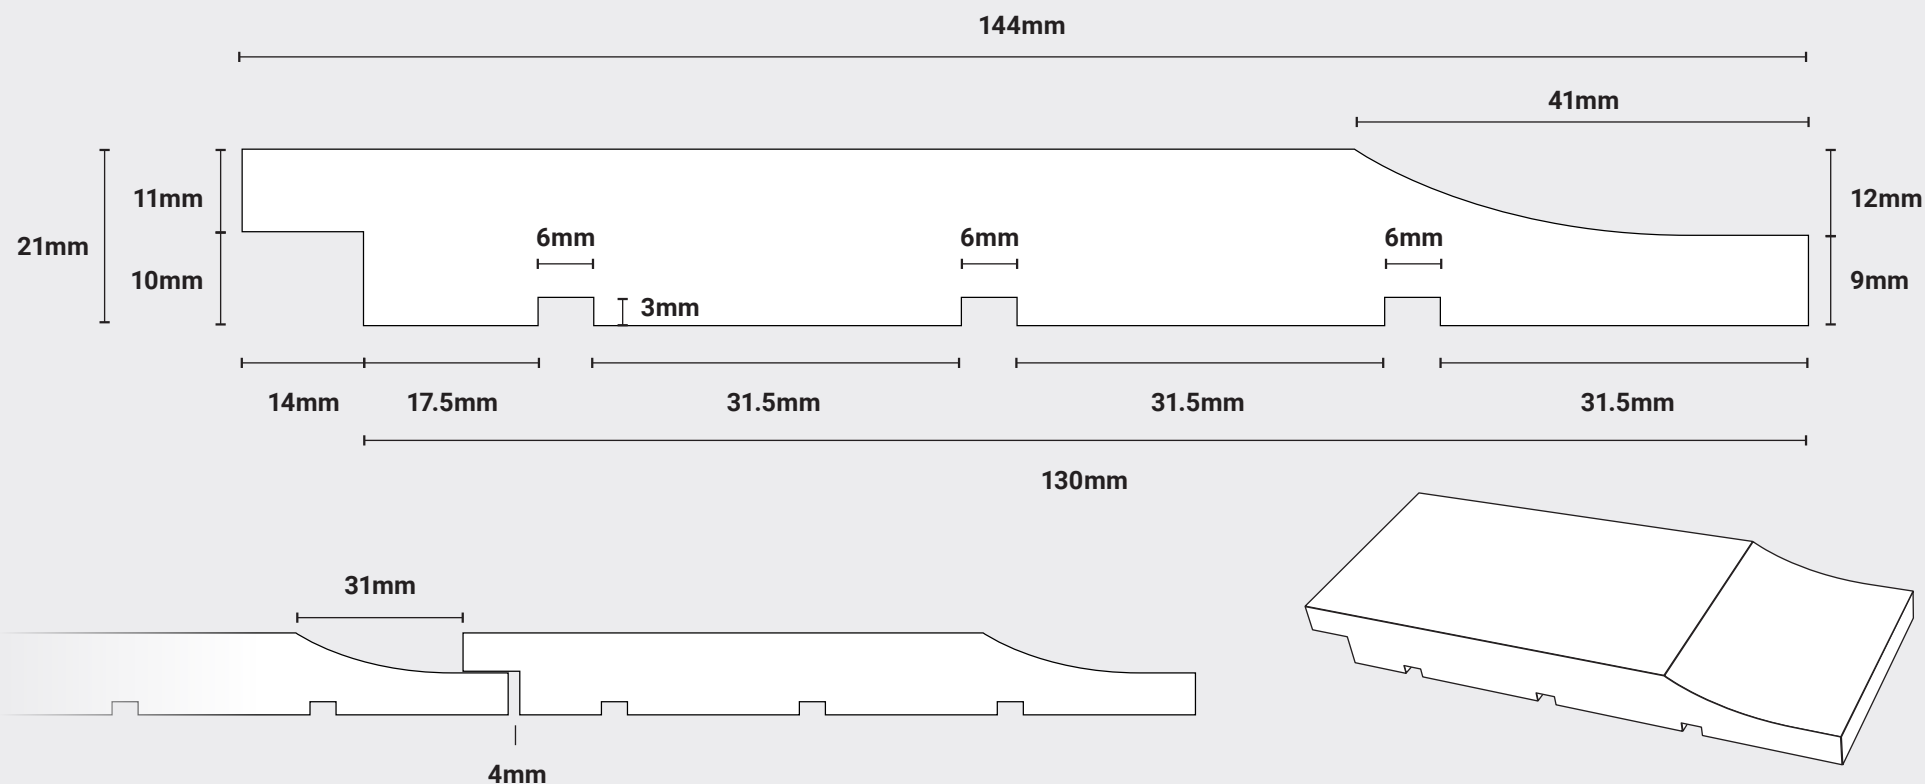

# PT3LO (European Oak)

Finished Size: 21mm x 144mm. Face Cover: 130mm Horizontal

For further information please contact us: +44 (0)121 559 5511 [sales@palmartimber.com](mailto:sales@palmartimber.com)  
Palmer Timber Limited. Granville Works, Station Road, Cradley Heath, West Midlands B64 6PW

Palmer Timber reserves the right to alter dimensions and profile without prior notice